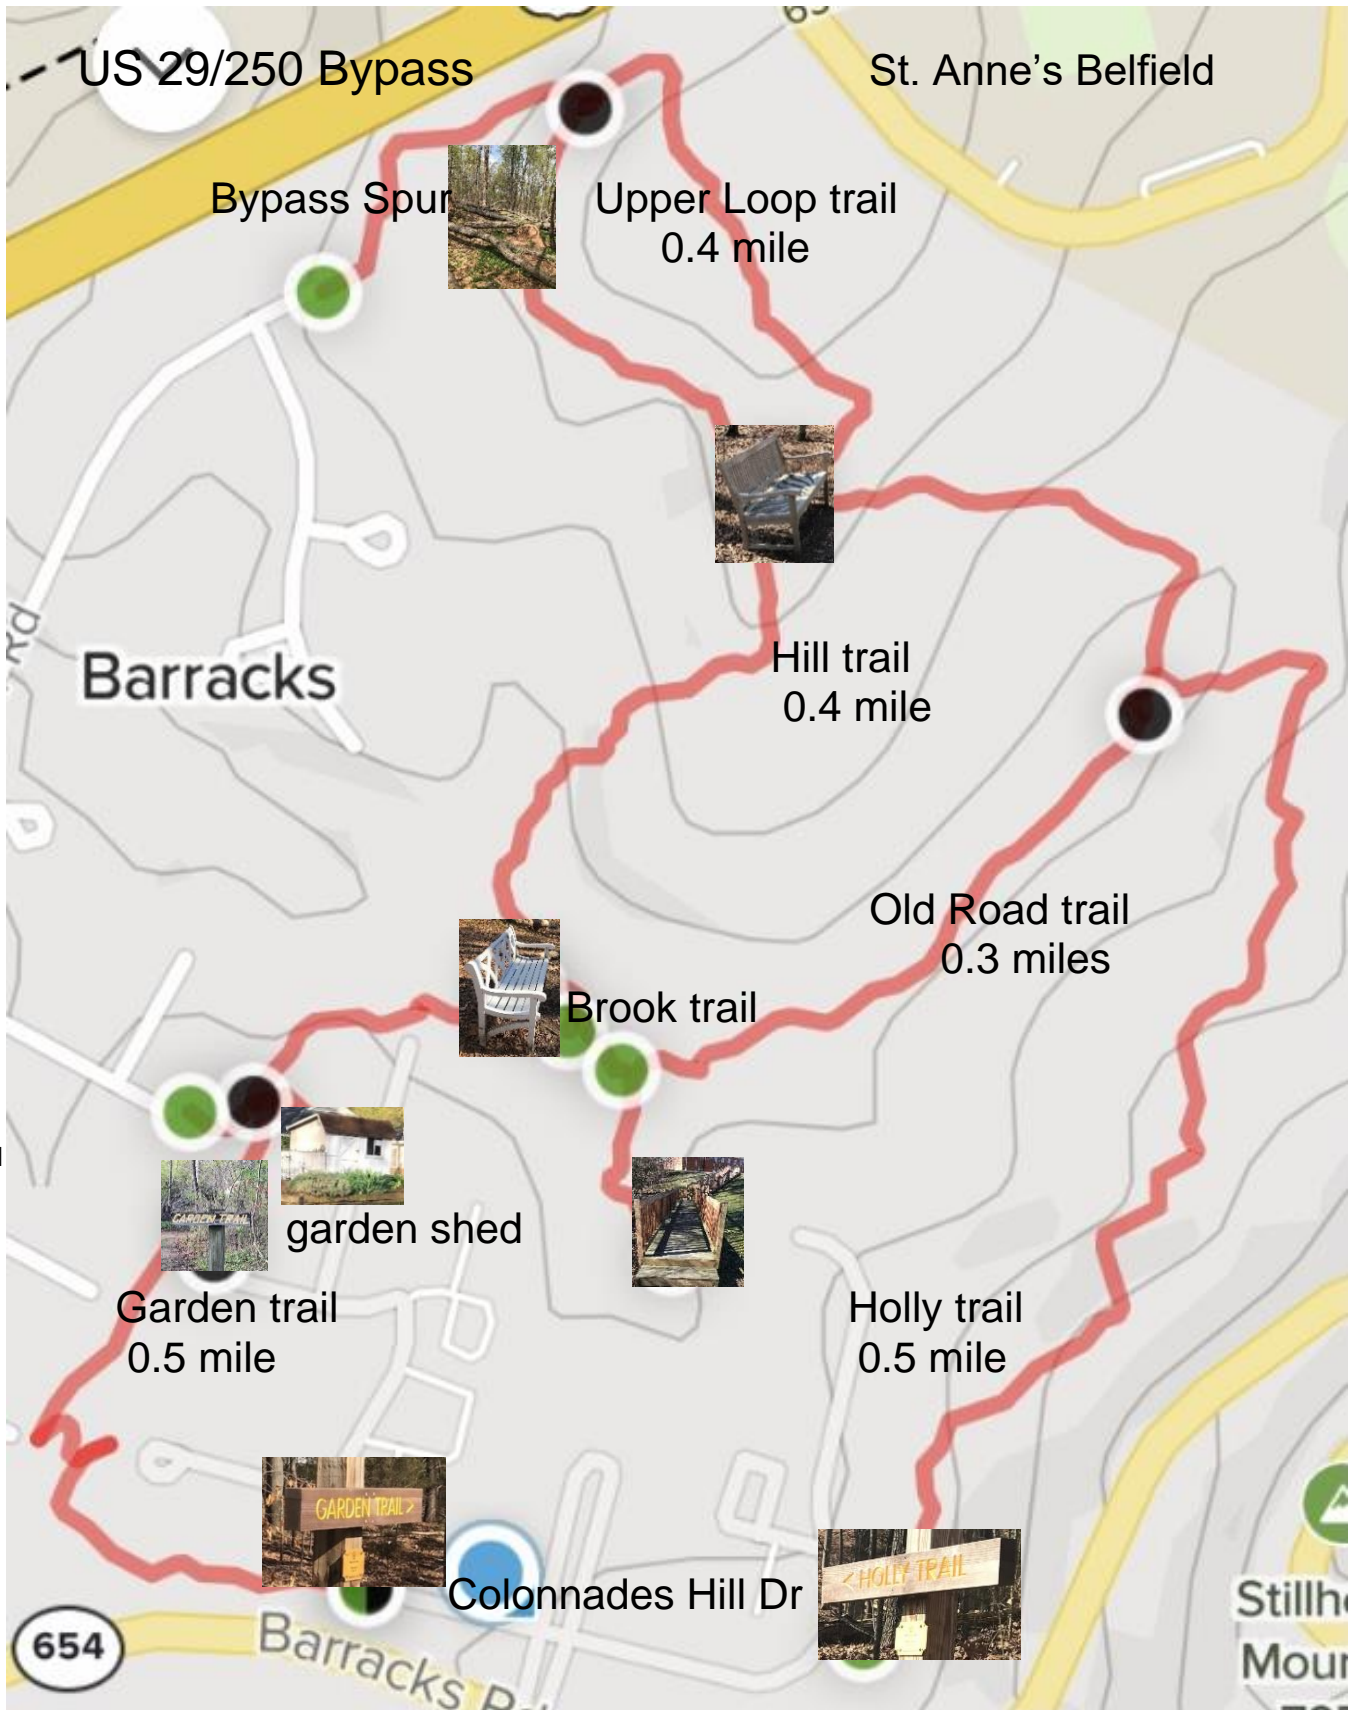

The Colonnades Trails (2.3 miles) 5/01/2022

Trails and photographs

Trails (approximate distances)

Garden 0.5 mile

Holly 0.5 mile

Old Road 0.3 mile

Brook 0.1 mile

Hill 0.4 mile

Upper Loop 0.4 mile

Bypass spur 0.1 mile

walkway down to Old Road and Brook trails

Entrance to Garden trail from Colonnades Hill Dr

Entrance to Holly trail from Colonnades Hill Dr

Entrance to the Garden trail from the cottages

bench on Brook trail

bench on Hill trail

tool shed on Garden trail

fallen trees across the Upper Loop trail